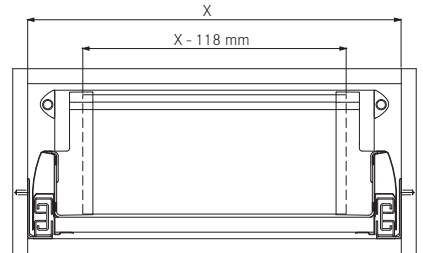

100324 - 5000 - 09/2012

Montageanleitung / Mounting Instruction

Nova Pro Deluxe

Nova Pro Crystal

Nova Pro Classic

Montage Magic Optima / Mounting Magic Optima

100324 - 5000 - 09/2012

Montageanleitung / Mounting Instruction

Demontage Magic Optima / Dismounting Magic Optima

Montage Smartboard / Mounting Smartboard