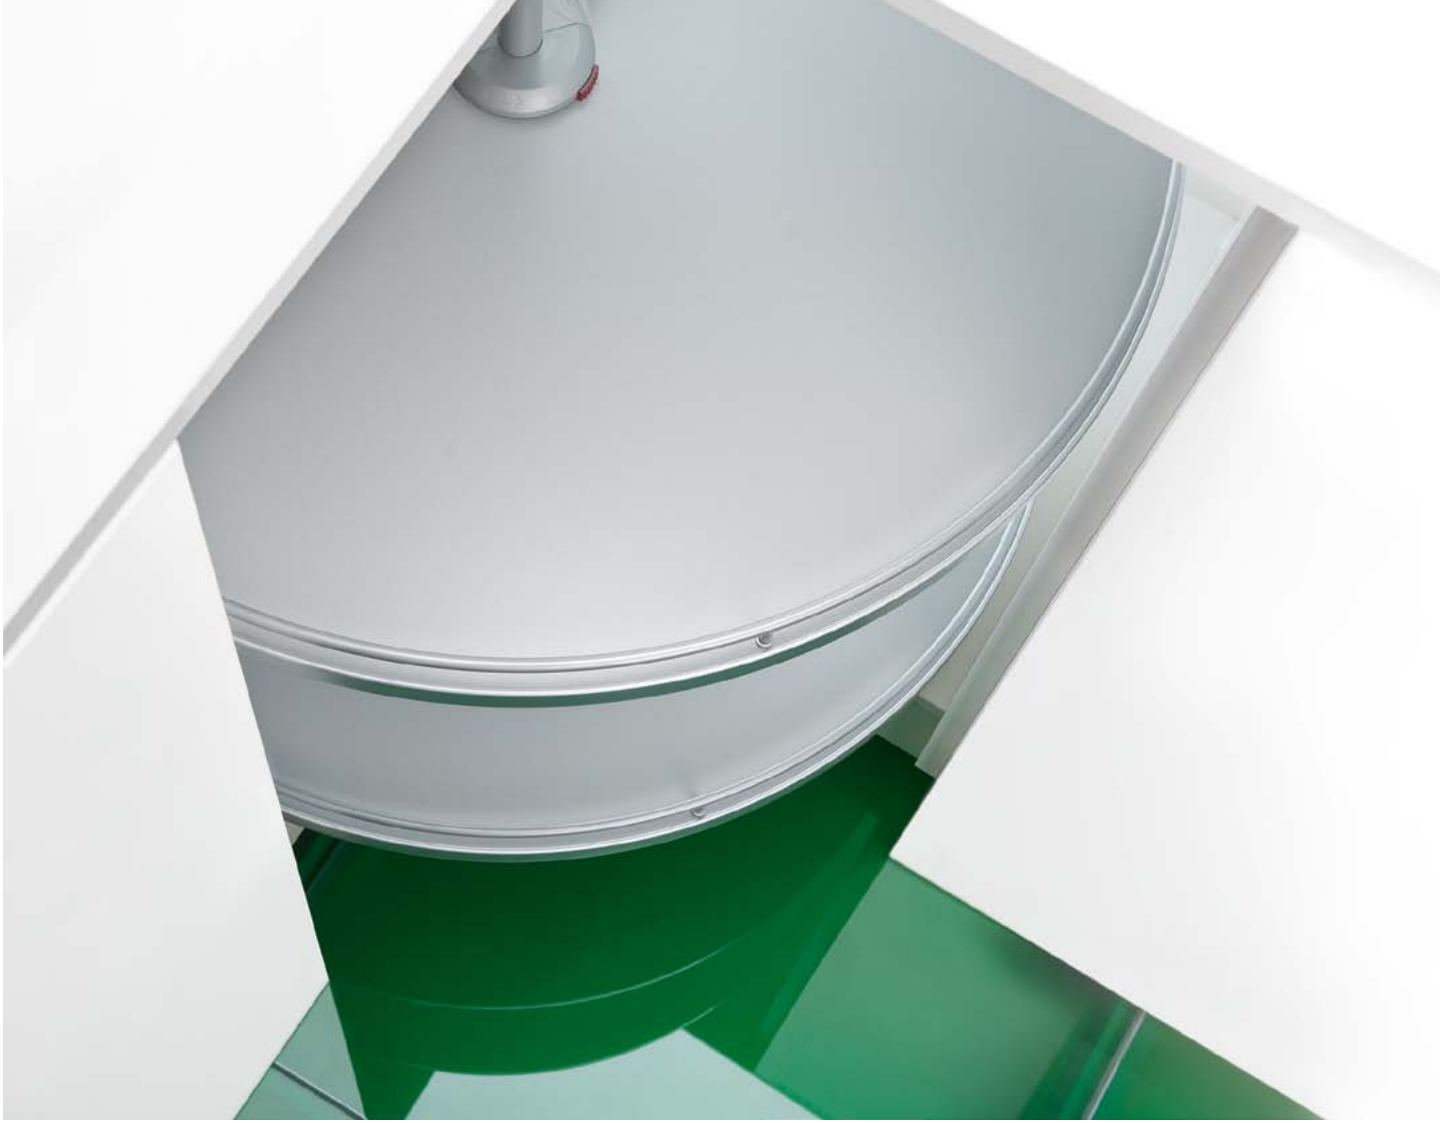

Each corner is a curve.

With Quaturis S, GRASS now offers a comfortable movement solution for standard base corner cabinets for the first time

With Quaturis S, a special swivel mechanism ensures that the ergonomically shaped shelves swing almost completely out of the corner cabinet, offering optimum access to the entire storage area. The fact that the lowest shelf automatically starts moving when the door is opened is not just pretty to watch, also brings all the stored items into view. The shelf can now be loaded and unloaded with great ease. In addition, the closing mechanism is particularly convenient because all the shelves retract back into the cabinet at a touch.

Naturally, gently damped by Soft-close.

QUATURIS CORNER CABINET SYSTEMS

Intelligent corner cabinet solutions for more storage space. Ergonomic, versatile and functional.

The right corner cabinet system turns a dead corner into the perfect storage space.

In times past you had to get down on your knees to reach the contents of base corner cabinets. With our Quaturis systems, that has all changed. Quaturis corner cabinet solutions always turn and swivel the stored items into the ergonomically optimum position so that pots and pans are accessible at the front of the base unit.